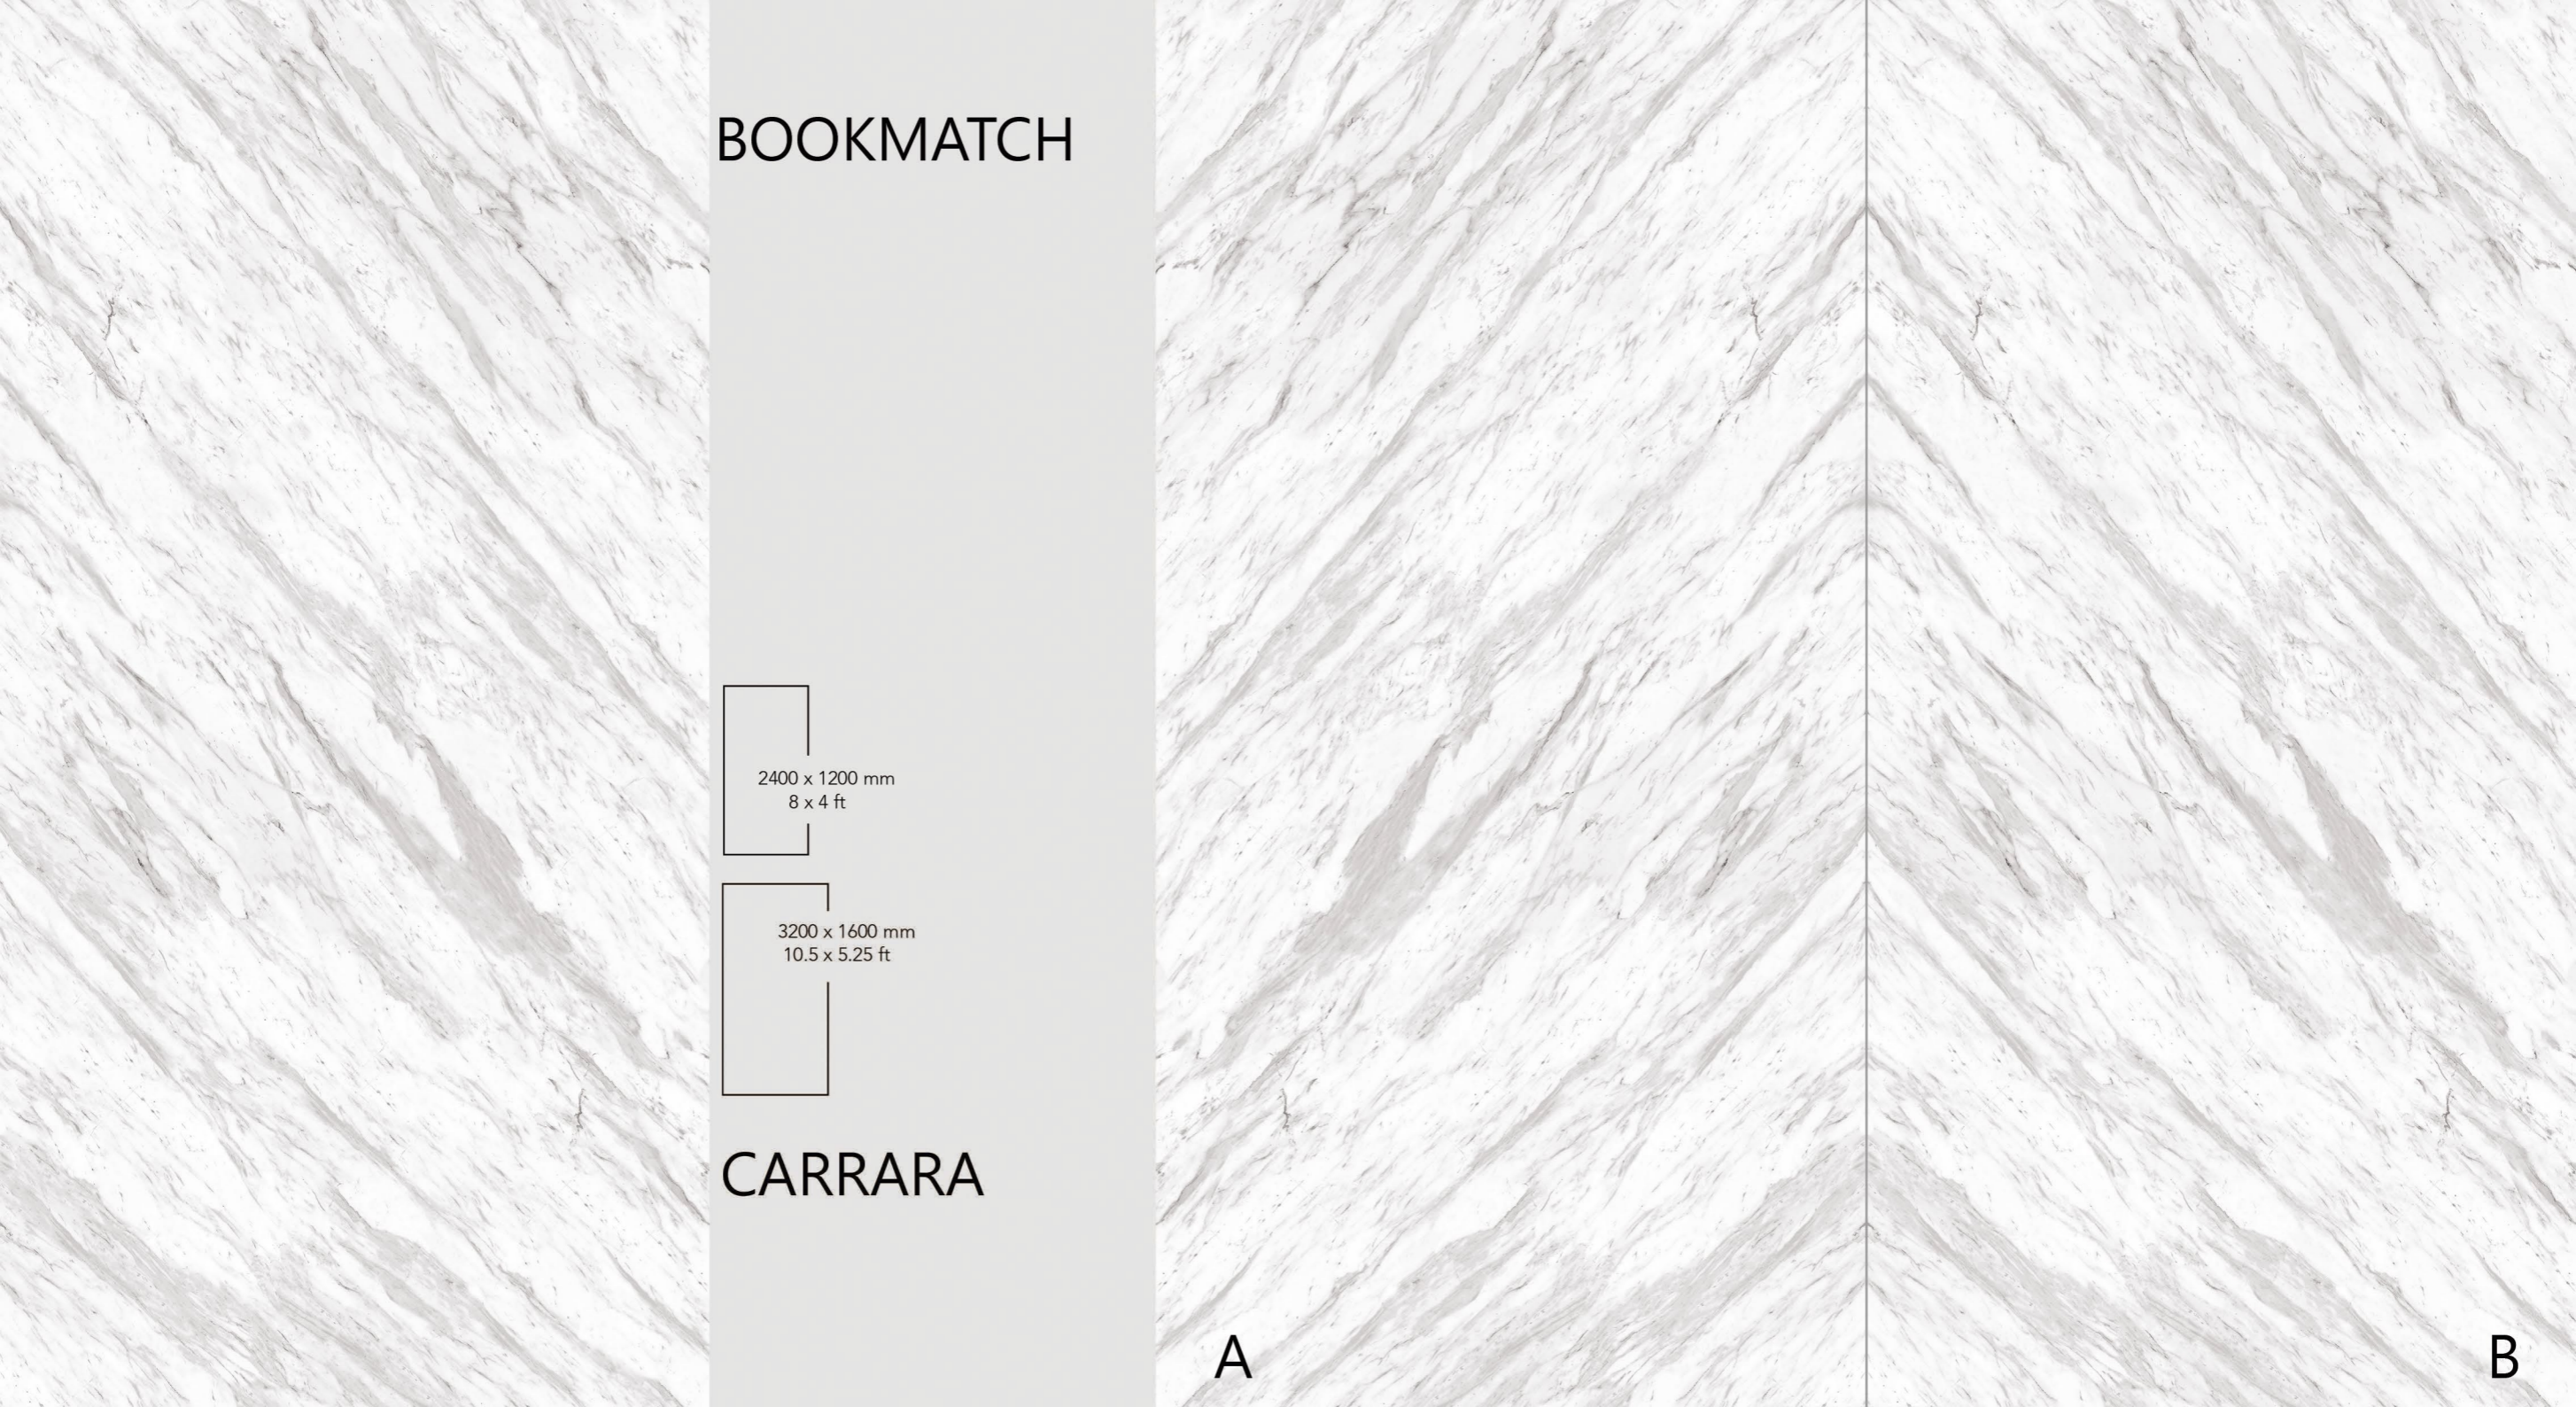

STATUARIO VENATO

3200 x 1600 mm
10.5 x 5.25 ft

BOOK
MATCH

BOOKMATCH

2400 x 1200 mm
8 x 4 ft

3200 x 1600 mm
10.5 x 5.25 ft

CARRARA

A

B

BOOKMATCH

2400 x 1200 mm
8 x 4 ft

3200 x 1600 mm
10.5 x 5.25 ft

STATUARIO

A

B

The image features a light-colored marble pattern with dark, veined streaks. The pattern is mirrored vertically down the center of the page. A vertical grey bar runs down the middle, containing text and dimensions.

BOOKMATCH

A diagram of a rectangular tile with a thin black border. The text '2400 x 1200 mm' and '8 x 4 ft' is centered inside the rectangle.

2400 x 1200 mm
8 x 4 ft

A diagram of a rectangular tile with a thin black border. The text '3200 x 1600 mm' and '10.5 x 5.25 ft' is centered inside the rectangle.

3200 x 1600 mm
10.5 x 5.25 ft

STAUARIO
NUVO