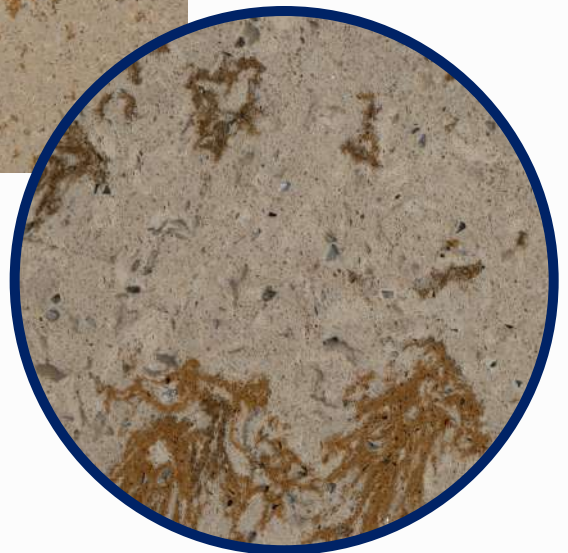

30MM
20MM

ZARMATT

Sizes:

Jumbo: 3200X1600
Standard: 3000X1400

Thickness:

30MM
20MM

CORAL

Sizes:
Jumbo: 3200X1600

Thickness:
30MM
20MM

DESERT ROSE

Sizes:
Jumbo: 3200X1600

Thickness:
30MM
20MM

STUBAI

Sizes:
Jumbo: 3200X1600

Thickness:
30MM
20MM

VELOUTE