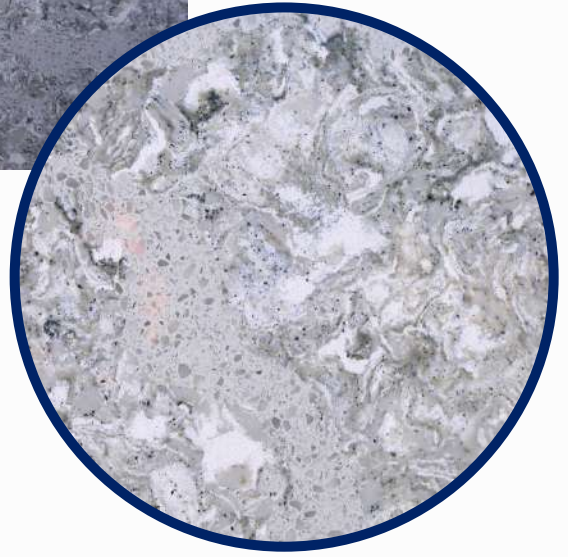

30MM
20MM

ZARMATT

Sizes:

Jumbo: 3200X1600
Standard: 3000X1400

Thickness:

30MM
20MM

CORAL

Sizes:
Jumbo: 3200X1600