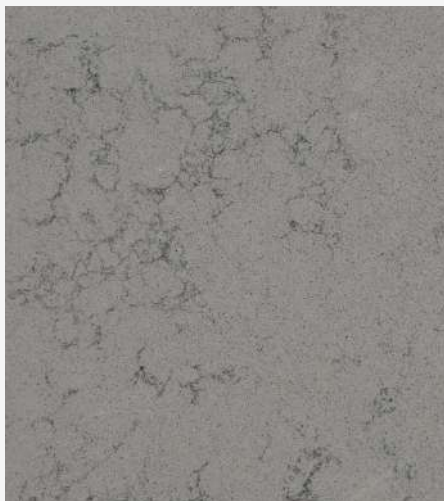

NOSTALGIA RANGE

Sizes:
Jumbo: 3200X1600
Standard: 3000X1400

Thickness:
30MM
20MM

KESTON