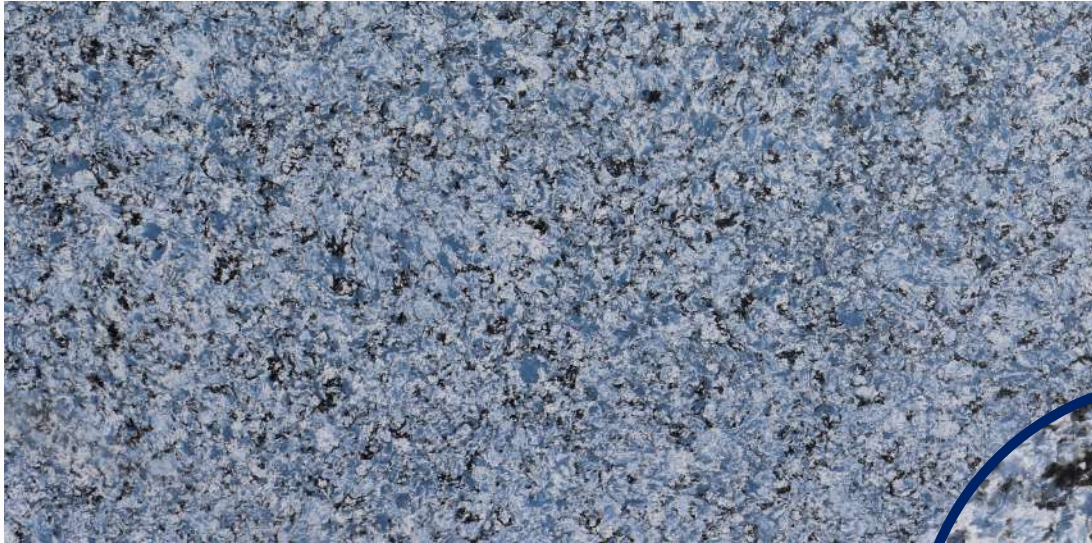

VULCANO

Sizes:
Jumbo: 3200X1600

Thickness:
30MM
20MM

MIXED SHIMMER

Sizes:
Jumbo: 3200X1600

Thickness:
30MM
20MM

BLUE NIGHT

Sizes:
Jumbo: 3200X1600