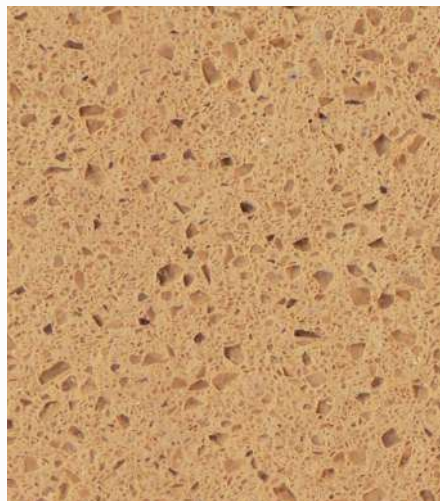

GRIGIO STELLAR

BROWN STELLAR

ROUGE STELLAR

CAFE

CREAM STELLAR

ALMOND

PREMIUM RANGE

Sizes:
Jumbo: 3200X1600
Standard: 3000X1400