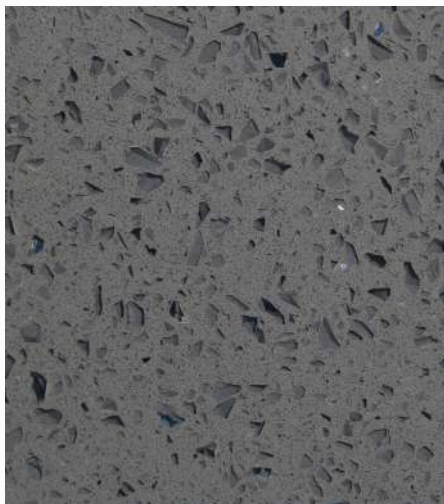

GRIGIO STELLAR