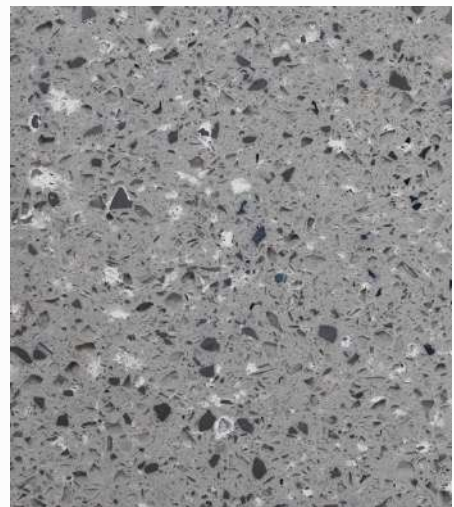

PLATINIUM BLACK