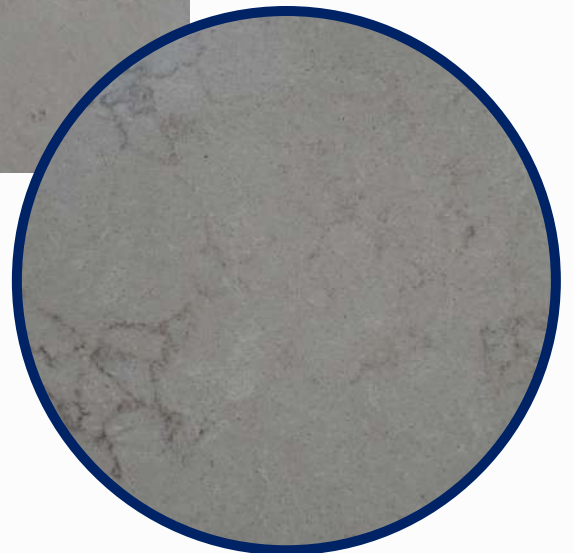

Thickness:
30MM
20MM

DESERT ROSE

Sizes:
Jumbo: 3200X1600

Thickness:
30MM
20MM

STUBAI

Sizes:
Jumbo: 3200X1600

Thickness:
30MM
20MM

VELOUTE