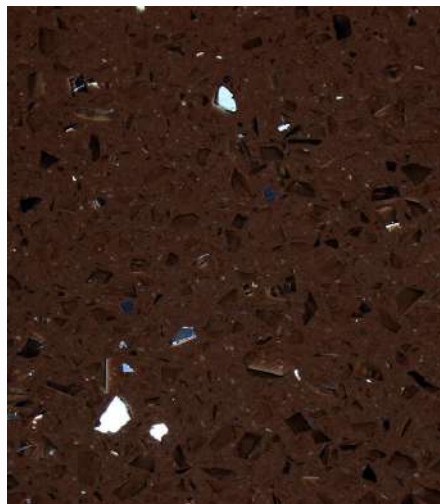

BROWN STELLAR